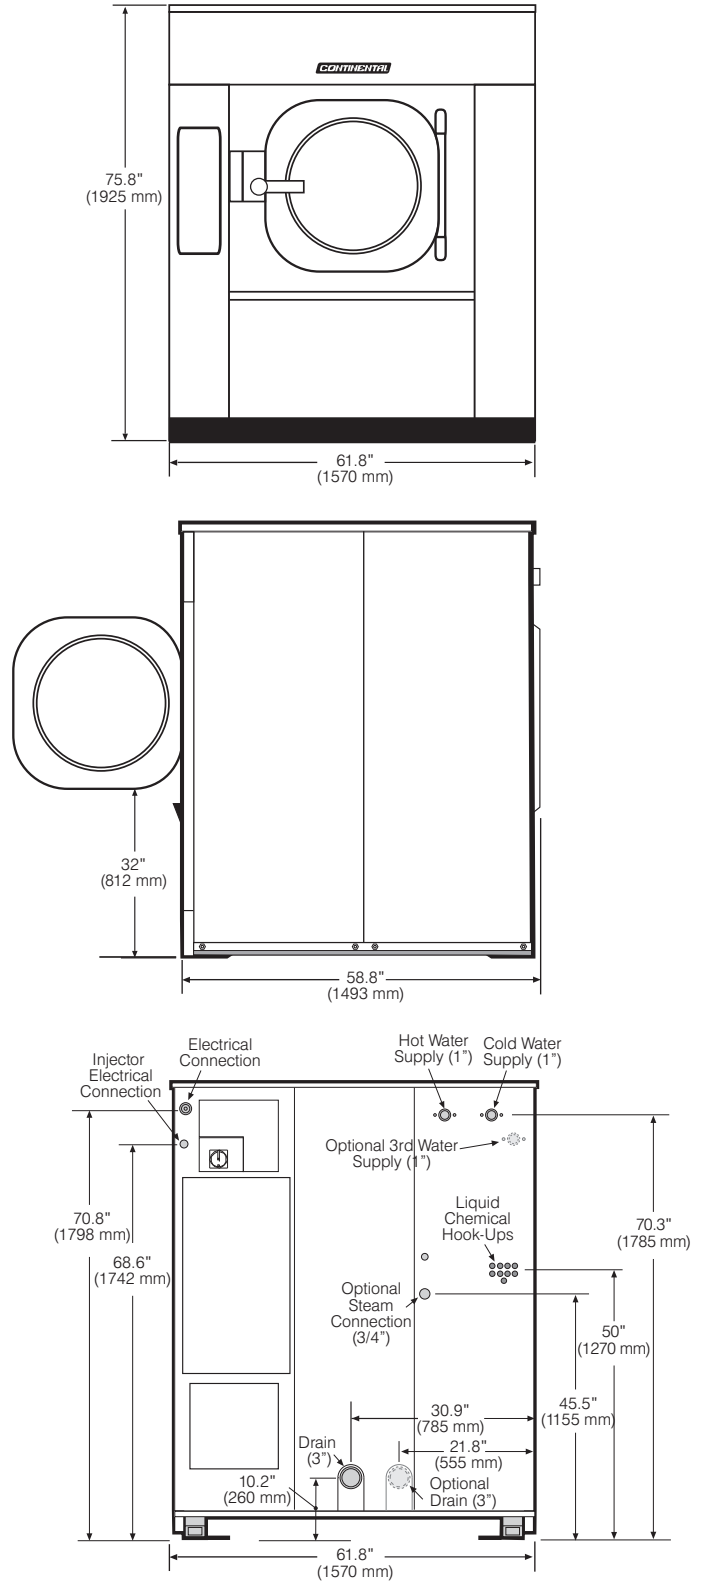

2500 State Road 44 • Oshkosh, WI 54904
 920.231.8222 • FAX 920.231.4666
www.continentalgirbau.com

EH130 stationary

ON-PREMISE LAUNDRY E-SERIES 130-POUND CAPACITY
 HIGH-PERFORMANCE WASHER-EXTRACTOR

Capacity <i>lbs (kg)</i>	130 (57)
Cylinder Diameter <i>inch (mm)</i>	42.5 (1080)
Cylinder Depth <i>inch (mm)</i>	24.4 (621)
Cylinder Volume <i>cu ft (dm³)</i>	20.1 (569)
Net Weight <i>lbs (kg)</i>	4260 (1932)
Crated Weight <i>lbs (kg)</i>	4636 (2103)
Machine Width <i>inch (mm)</i>	61.8 (1570)
Machine Depth <i>inch (mm)</i>	58.8 (1493)
Machine Height <i>inch (mm)</i>	75.8 (1925)
Door Opening <i>inch (mm)</i>	22 (558)
Floor to Door <i>inch (mm)</i>	32 (812)
Shipping Dimensions <i>inch (mm)</i>	66.5 x 64.8 x 85 (1690 x 1646 x 2160)
Washing Speeds <i>rpm</i>	13/18/24/30/36
Spin Speeds <i>rpm</i>	72/300/450/625/800
G-force	3.13/54/122/236/387
Static Force Transmitted <i>lbs (kg)</i>	4888 (2217)
Dynamic Force Transmitted <i>lbs (kg)</i>	692 (314)
Frequency of Dynamic Force <i>Hz</i>	13.3
Available Voltages/Wire Conductor/Amp	
Hot Water (standard)	208-240/60/3, 3W + G, 25 Amp
Hot Water (standard)	440-480/60/3, 3W + G, 16 Amp
Electric Auxiliary Heat (optional)	208/60/3, 3W + G, 100 Amp
Electric Auxiliary Heat (optional)	240/60/3, 3W + G, 125 Amp
Steam Auxiliary Heat (optional)	208-240/60/3, 3W + G, 25 Amp
Steam Auxiliary Heat (optional)	440-480/60/3, 3W + G, 16 Amp
Drain Diameter <i>inch (mm)</i>	3 (76)
Water Inlets <i>inch (mm)</i>	2 @ 1 (25.4)
Recommended Water Pressure <i>PSI (bar)</i>	30-60 (2-4)
Water Flow <i>gal/min (l/min)</i>	26 (100)
Steam Connection (optional) <i>inch(mm)</i>	3/4 (19)
Steam Pressure (optional) <i>PSI (bar)</i>	29-87 (2-6)
Steam Flow (optional) <i>lbs/h (kg/h)</i>	397 (180)
Total Power <i>kW</i>	7.3
Electric Heating Power (optional) <i>kW</i>	
208/60/3	27.9
240/60/3	35.8

* Specifications subject to change without notice or obligation. Call Continental Girbau Inc for dimensions not shown or for clarification.